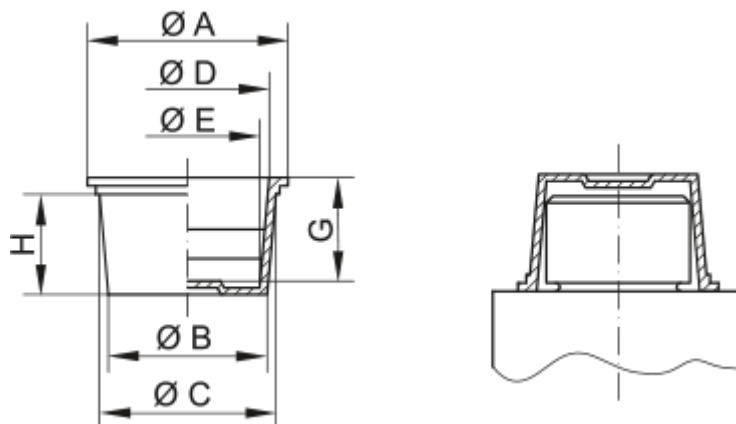

Article number: 59GPN610U17

Description: KLEE Universal plugs GPN 610 U - ( $\varnothing$  18,4-21/  $\varnothing$  19,4-16,8)

## Measures

---

A = 25

B = 18.4

C = 21

D = 19.4

E = 16.8

G = 15